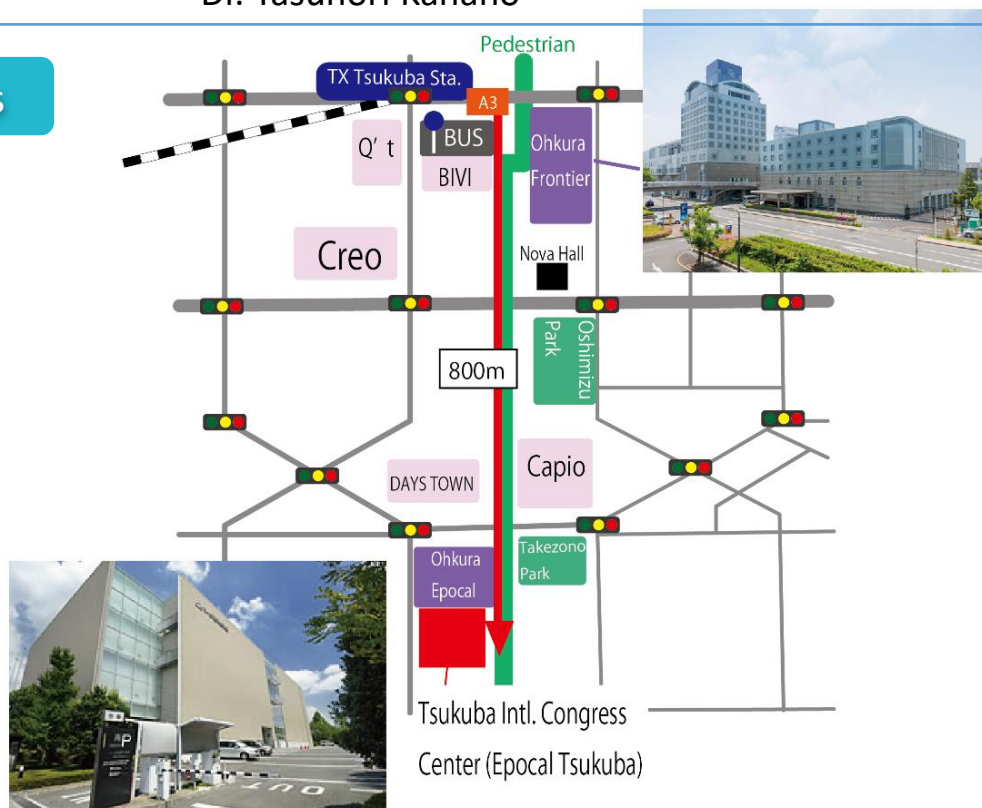

Session 8-13

Innovation for Sustainable Development by Industry-University Collaboration

Program

20th Sept. 2018 14:00-17:00 Venue: EPOCHAL TSUKUBA HALL300

14:00-14:05	Opening Remarks Dr. Fumihiko Uchida	University of Tsukuba
14:05-14:50	Key note Dr. Ben Shneiderman	University of Maryland
14:50-15:20	Dr. Jennifer J. Preece	University of Maryland
15:20-15:30	Break	
15:30-16:00	Mr. Greg McKee	CONNECT, San Diego
16:00-16:30	Mr. Christopher R. Noble	MIT Environmental Solutions Initiative
16:30-16:50	Interaction with audience and speakers	
16:50-17:00	Closing remarks Dr. Yasunori Kanaho	University of Tsukuba

Access

Registration

<https://tgsw.tsukuba.ac.jp/>

Please register on Peatix to get free tickets!